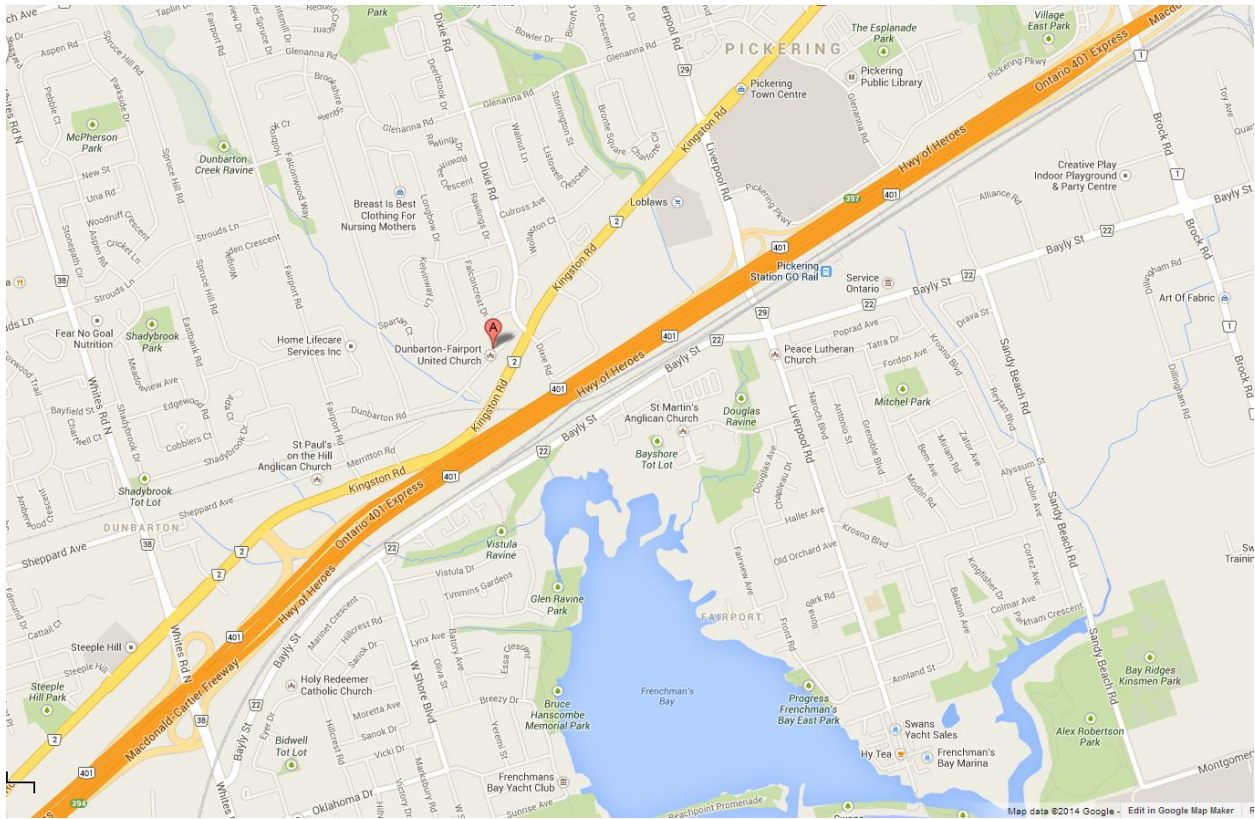

Address:**OWL ACADEMY Learning Centre****Dunbarton-Fairport United Church****1066 Dunbarton Road (West Entrance)****Pickering, Ontario****L1V 1G8****Directions from West:****Whites Rd. exit off the 401 Eastbound**

Turn left (going North) onto Whites Rd. towards Kingston Rd.

Turn right onto **Kingston Rd.** (going East)Turn left onto **Dixie Rd.**Turn left onto **Dunbarton Rd.**

Directions from **East**:

Liverpool Rd. exit off the **401 Westbound**

Turn right (going North) onto Liverpool Rd. towards Kingston Rd.

Turn left onto **Kingston Rd.** (going West)

Turn Right onto **Dixie Rd.**

Turn left onto **Dunbarton Rd.**

Please Call:

416 371 8534

or e-mail: